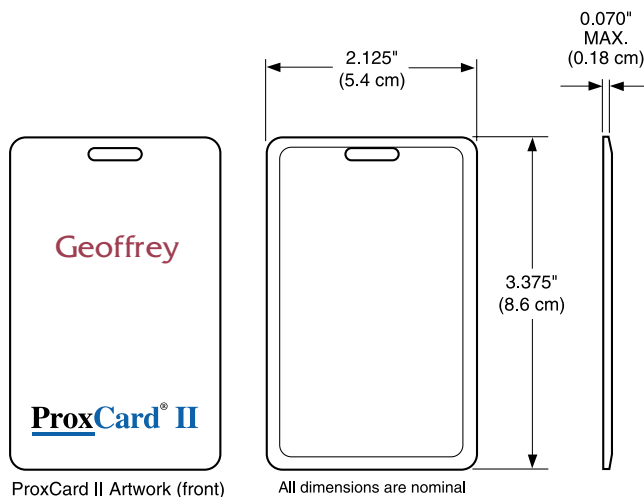

FEATURES

- **Description**
  RF programmable, 125 kHz, Geoffrey artwork, customer specified numbers, slot punch.
- **Proven reliable technology**
  Offers extremely consistent read range. Unaffected by body shielding or variable environmental conditions, even when close to keys and coins.
- **Convenient to use**
  Credit card size fits into wallet or purse.
- **Easily administered**
  A cross-reference list correlating the external card number and the programmed ID number provides easy system administration.
- **Security**
  Over 137 billion unique codes available.
- **Long life**
  Passive, no-battery design allows an infinite number of reads.
- **Durability**
  Strong, flexible and resistant to cracking and breaking.
- **Warranty**
  Warranted against defects in materials and workmanship for life from date of shipment.

SPECIFICATIONS

- **Typical maximum* read range:**
  MiniProx™ reader up to 5.5" (14 cm)
  ThinLine II® reader up to 5.5" (14 cm)
  ProxPro® reader up to 8" (20 cm)
  NT MaxiProx® reader up to 24" (60 cm)
- **Dimensions:**
  3.375" x 2.125" x 0.070" max.
  (8.57 x 5.40 x 0.18 cm)
- **Operating temperature:**
  -50° to 160° F (-45° to 70° C)
- **Weight:**
  0.24 oz. (6.8 gm)
- **Options:**
  - External card numbering
  - Custom graphics
- **Part Number:**
  Base Part No.: G1326

  Companion products:
  G1321 Photo pouch overlay
  G1324 PVC direct print overlay

* Depending on local installation conditions.

Geoffrey

Geoffrey Industries

2 Cranberry Road

P.O. Box 5907

Parsippany, NJ 07054

Phone: 973.299.1300

Fax: 973.299.9799

e-mail: info@geoffreyaccess.com

Web Site: www.geoffreyaccess.com

Web Site: www.geoffrey.co.uk